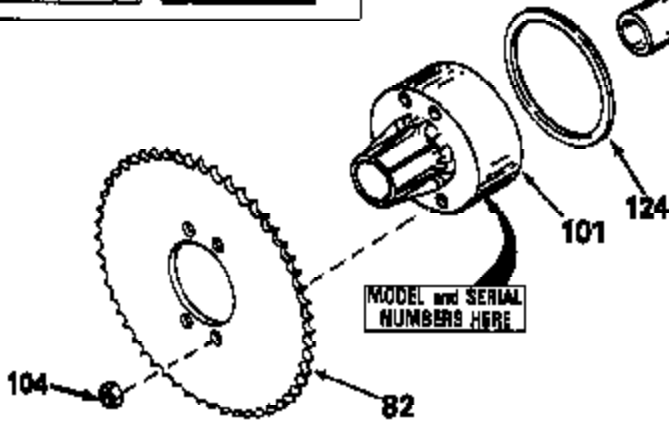

# JOIST

SICHER IST DAS:  
DAS ORIGINAL

47	48
47A	48A
47B	48B
47C	48C
47D	48D
47E	48E
47H	48H
47L	48L

47M	48M
47P	48P
47R	48R
47V	48V
47W	48W
47X	48X

Ref #	Part Number	Qty	Description
13	778067		Gear, Bevel (16 teeth)
14	778068		Gear, Pinion (16 teeth)
17	786040		Pin, Drive
26	792018		Ring, Retaining
31	780001		Washer (3/4" ID x 1-1/2" OD x 1/16" t hick)
31A	780096		Washer, Thrust
47L	774381		Axle (17-3/4" long)
48L	774381		Axle (17-3/4" long)
82	786043		Sprocket. No Teeth 54. O.D. 8.823
82	786051		Sprocket. No Teeth 60. O.D. 9.841
82	786070		Sprocket. No Teeth 48. O.D. 7.920
82	786041A		Sprocket. No Teeth 45. O.D. 7.389
82	786042	100-189	Sprocket. No Teeth 40. O.D. 6.650
90	788067B	Peerless	Grease (32 oz. bottle Bentonite greas e)
101	774342		Differential Carrier Hsg (Incl. 137)
102	774343		Differential Carrier Hsg (Incl. 139)
103	792041		Screw, 5/16-18 x 3-3/4"
104A	792061		Washer, Flat, 5/16"
104	792042		Nut, Lock, 5/16-18 (Use as required)
137	780110		Bushing (1" ID x 1-1/8" OD x 2" long)
139	780110		Bushing (1" ID x 1-1/8" OD x 2" long)