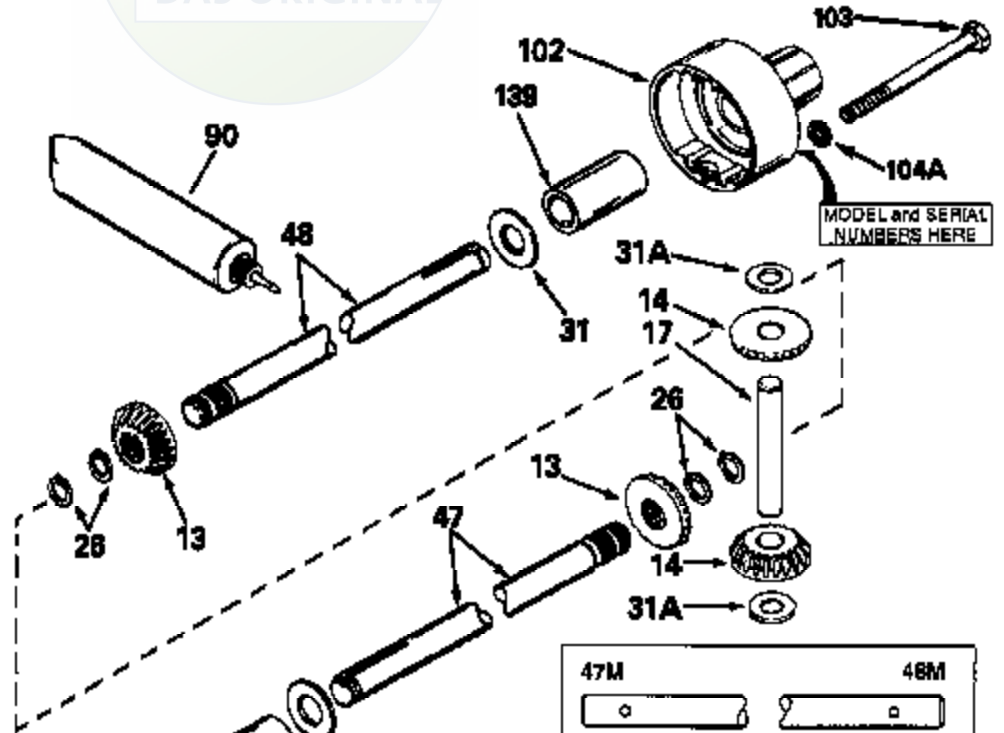

# JOIST

SICHER IST DAS:  
DAS ORIGINAL

47	48
47A	48A
47B	48B
47C	48C
47D	48D
47E	48E
47H	48H
47L	48L

47M	48M
47P	48P
47R	48R
47V	48V
47W	48W
47X	48X

Ref #	Part Number	Qty	Description
13	778067		Gear, Bevel (16 teeth)
14	778068		Gear, Pinion (16 teeth)
17	786040		Pin, Drive
26	792018		Ring, Retaining
31	780001		Washer (3/4" ID x 1-1/2" OD x 1/16" t hick)
31A	780096		Washer, Thrust
47L	774381		Axle (17-3/4" long)
48L	774381		Axle (17-3/4" long)
82	786043		Sprocket. No Teeth 54. O.D. 8.823
82	786051		Sprocket. No Teeth 60. O.D. 9.841
82	786070		Sprocket. No Teeth 48. O.D. 7.920
82	786041A		Sprocket. No Teeth 45. O.D. 7.389
82	786042	100-189	Sprocket. No Teeth 40. O.D. 6.650
90	788067B	Peerless	Grease (32 oz. bottle Bentonite greas e)
101	774342		Differential Carrier Hsg (Incl. 137)
102	774343		Differential Carrier Hsg (Incl. 139)
103	792041		Screw, 5/16-18 x 3-3/4"
104A	792061		Washer, Flat, 5/16"
104	792042		Nut, Lock, 5/16-18 (Use as required)
137	780110		Bushing (1" ID x 1-1/8" OD x 2" long)
139	780110		Bushing (1" ID x 1-1/8" OD x 2" long)